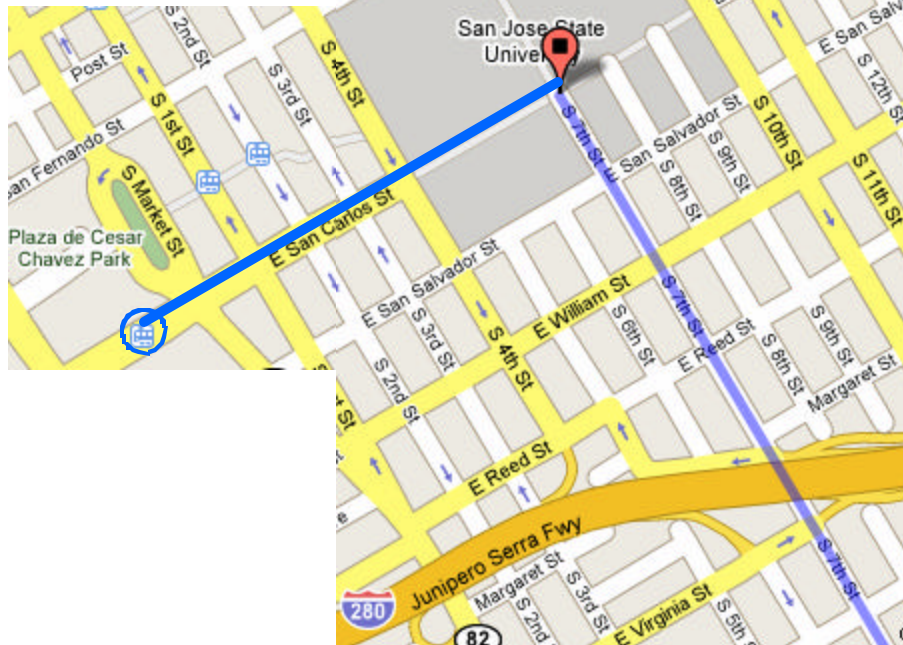

12:40 pm - 1:40 pm—Commemoration
 We will march to the **Tommie Smith and John Carlos Statues** on campus at the yellow arrow in front of Clark Hall.

(Close up of campus. Red marker is end of S. 7th St.)

1:40 pm
 We will march to the **San Jose Civic Auditorium**, another building built by the WPA. Event ends at 2:00 pm.

11:45 am—Gather
12:00 pm—March
 March begins at the **San Jose Municipal Stadium** on 588 E. Alma between S. 10th and Senter Rd. (green marker)

We will walk on the sidewalk down Alma towards S. 7th to **Spartan Stadium**. Coach Dick Tomey will share some remarks at 12:10 pm.

We will proceed north down S. 7th to SJSU.