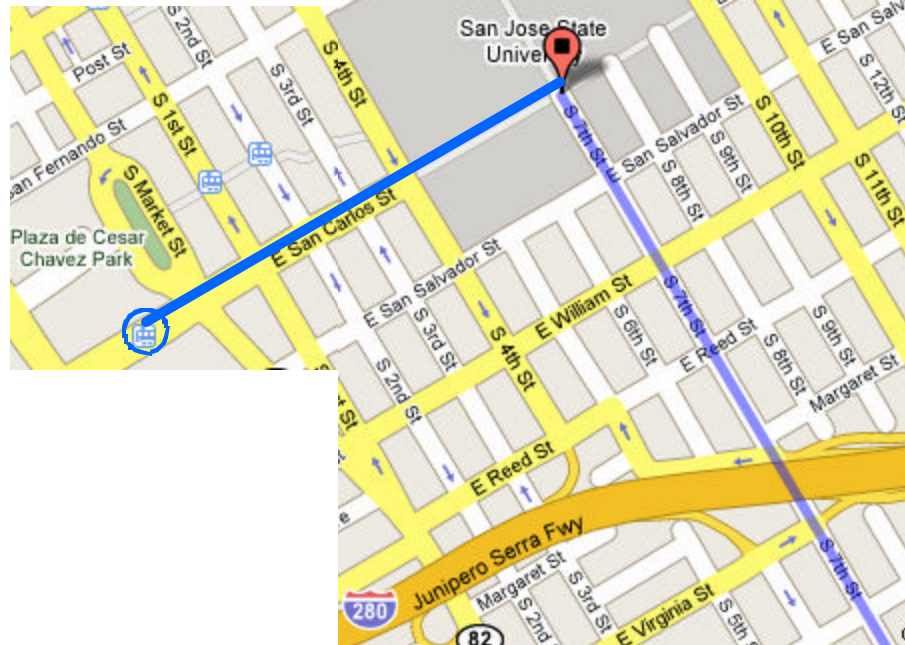

**12:40 pm - 1:40 pm—Commemoration**  
 We will march to the **Tommie Smith and John Carlos Statues** on campus at the yellow arrow in front of Clark Hall.

(Close up of campus. Red marker is end of S. 7th St.)

**1:40 pm**  
 We will march to the **San Jose Civic Auditorium**, another building built by the WPA. Event ends at 2:00 pm.

**11:45 am—Gather**  
**12:00 pm—March**  
 March begins at the **San Jose Municipal Stadium** on 588 E. Alma between S. 10th and Senter Rd. (green marker)

We will walk on the sidewalk down Alma towards S. 7th to **Spartan Stadium**. Coach Dick Tomey will share some remarks at 12:10 pm.

We will proceed north down S. 7th to SJSU.